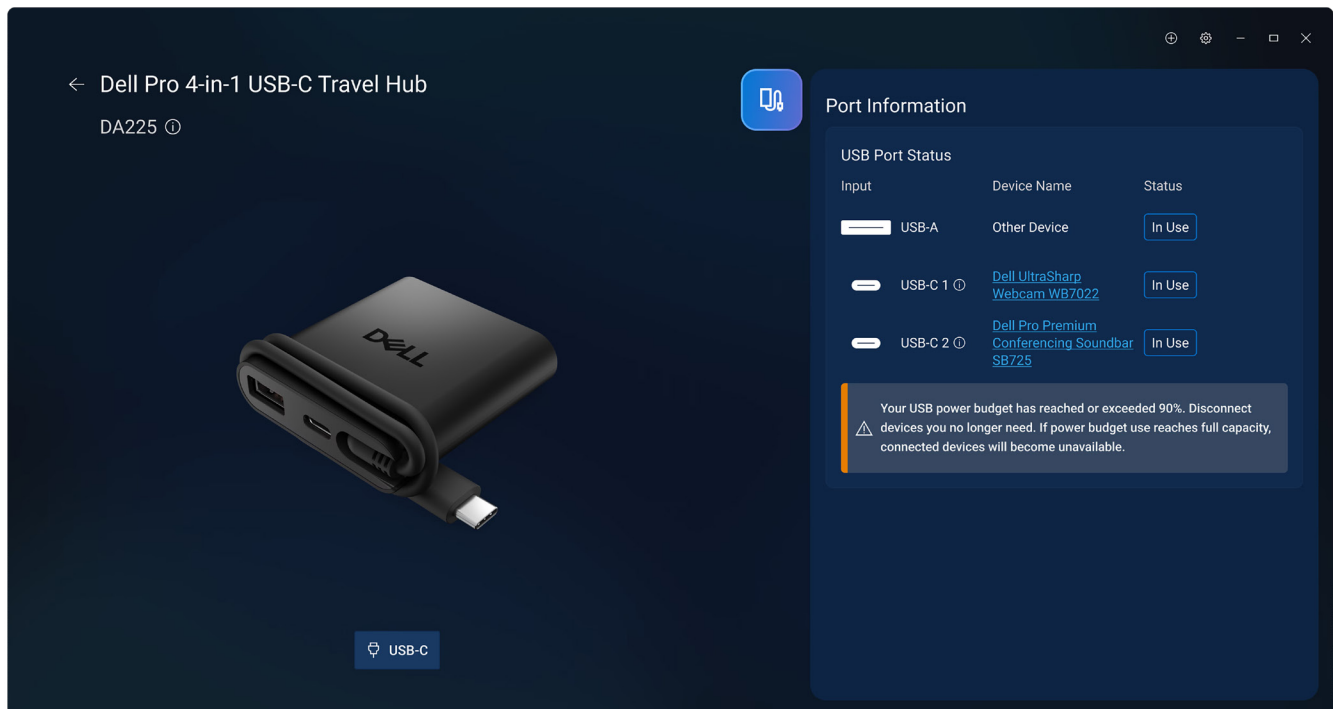

Stay connected everywhere

Dell Pro 4-in-1 USB-C Travel Hub

MODEL: DA225

Stay connected everywhere with a smart and portable 4-in-1 travel hub.

Productivity on the go

The travel hub features a slim, portable design that effortlessly slips into your bag or laptop sleeve. Stay at the top of your game wherever you go, without the extra weight.

Smart Power Management

The world's first travel hub with Smart Power Management, equipped with embedded smart technology that rebalances power based on real-time device consumption, ensuring efficient power use and preventing overconsumption.¹

Connect with confidence

Plug in all of your essential devices no matter where you work with power from two USB-C ports and a USB-A port, and connect a monitor with an HDMI port.

¹ Based on internal analysis, July 2025.

Dell Display and Peripheral Manager

Stay informed, stay connected

Easily manage your connected devices with notifications and real-time updates on power usage and port status.

Auto-Detect Peripherals: Enjoy instant setup with plug-and-play convenience—no hassle, no delays.